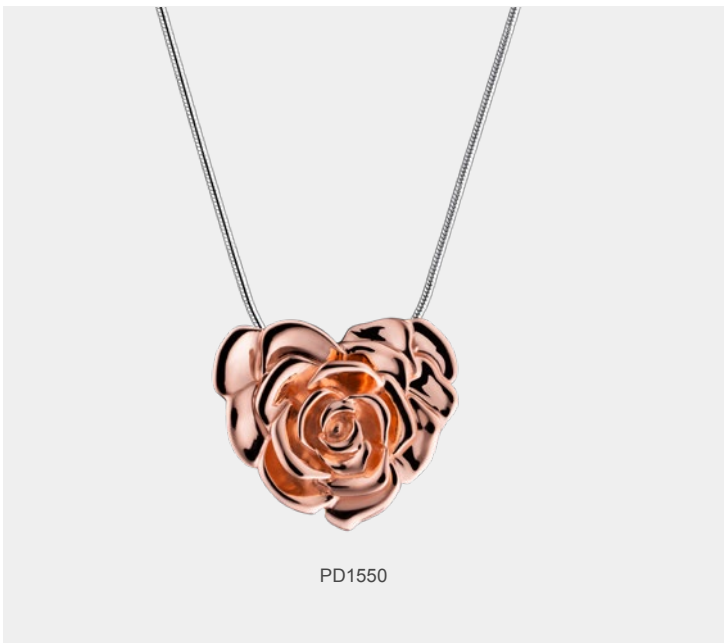

LoveRose™

PD1550