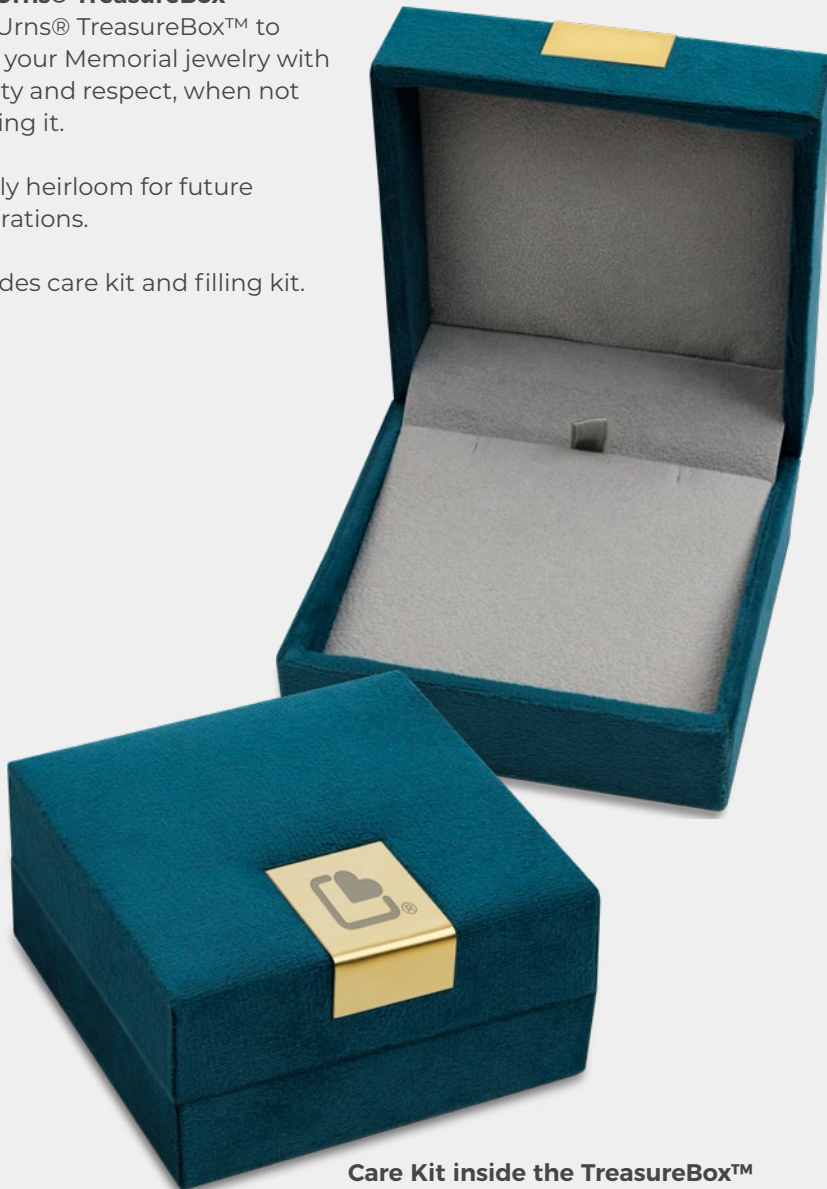

## Ashes Chamber

Allen Screws and tools provided for easy opening and secure closing of ashes chamber.

## Design

Combination of Classic and Contemporary designs ~ Discreet Memorial Jewelry.

### LoveUrns® TreasureBox™

LoveUrns® TreasureBox™ to keep your Memorial jewelry with dignity and respect, when not wearing it.

Family heirloom for future generations.

Includes care kit and filling kit.

**Care Kit inside the TreasureBox™**  
Please pull this fabric loop, to find the Care Kit kept underneath the surface.