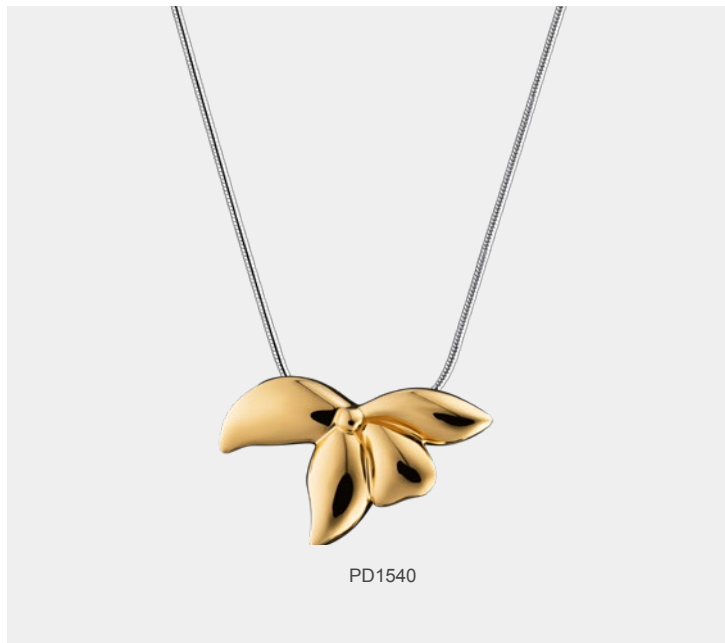

Orchid™

PD1540