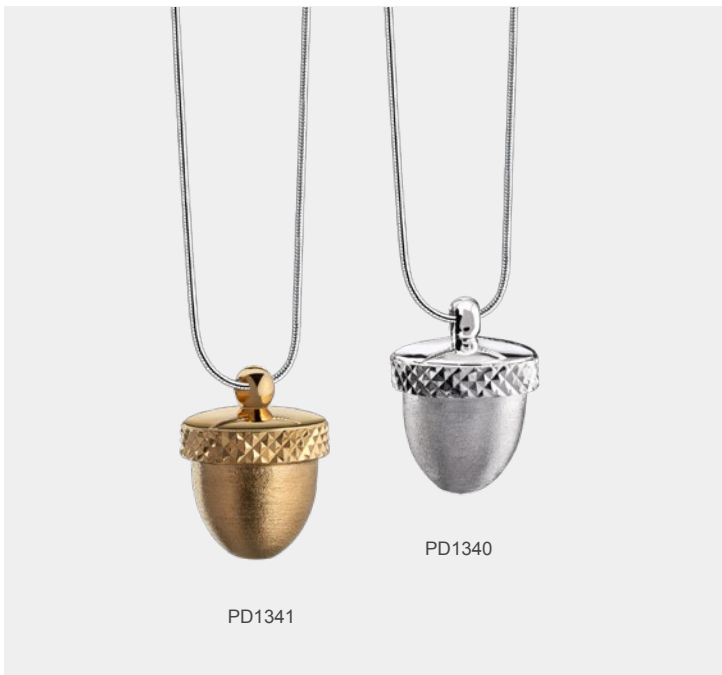

- PD1110** Drop™ Ashes Pendant Pol Silver | Vol. Symbolic | L 0.4 Inch W 0.6 Inch H 0.3 Inch | Sterling 925 Silver | RhodiumCoat™
- PD1120** Tribute™ Ashes Pendant Bru Silver | Vol. Symbolic | L 0.5 Inch W 0.8 Inch H 0.2 Inch | Sterling 925 Silver | RhodiumCoat™
- PD1121** Tribute™ Ashes Pendant Bru Ruthenium | Vol. Symbolic | L 0.5 Inch W 0.8 Inch H 0.2 Inch | Sterling 925 Silver | RhodiumCoat™
- PD1140** Classic™ Urn Ashes Pendant Pol Silver | Vol. Symbolic | L 0.4 Inch W 0.6 Inch H 0.4 Inch | Sterling 925 Silver | RhodiumCoat™
- PD1141** Classic™ Urn Ashes Pendant Pol & Bru Gold Vermeil | Vol. Symbolic | L 0.4 Inch W 0.6 Inch H 0.4 Inch | Sterling 925 Silver | RhodiumCoat™
- PD1340** Acorn™ Ashes Pendant Pol & Bru Silver | Vol. Symbolic | L 0.6 Inch W 0.7 Inch H 0.6 Inch | Sterling 925 Silver | RhodiumCoat™
- PD1341** Acorn™ Ashes Pendant Pol & Bru Gold Vermeil | Vol. Symbolic | L 0.6 Inch W 0.7 Inch H 0.6 Inch | Sterling 925 Silver | RhodiumCoat™
- PD1510** Football Helmet™ Ashes Pendant Pol & Bru Silver | Vol. Symbolic | L 0.7 Inch W 0.9 Inch H 0.7 Inch | Sterling 925 Silver | RhodiumCoat™
- PD1511** Soccer™ Ashes Pendant Pol & Bru Silver | Vol. Symbolic | L 0.6 Inch W 0.6 Inch H 0.6 Inch | Sterling 925 Silver | RhodiumCoat™
- PD1512** LoveTag™ Ashes Pendant Pol & Bru Silver | Vol. Symbolic | L 0.6 Inch W 1.4 Inch H 0.1 Inch | Sterling 925 Silver | RhodiumCoat™
- PD1513** Flask™ Ashes Pendant Pol & Bru Ruthenium | Vol. Symbolic | L 0.7 Inch W 1 Inch H 0.3 Inch | Sterling 925 Silver | RhodiumCoat™

Sterling 925 Silver Necklace included with Pendants  
**LoveUrns® Treasure™ ~ Wear your Love™**

Tribute™

Urn™

Acorn™

Drop™

PD1440

PD1440 Simplicity™ Ashes Pendant Bru Silver w/Swarovski® | Vol. Symbolic | L 0.7 Inch W 0.7 Inch H 0.2 Inch | Sterling 925 Silver | RhodiumCoat™  
PD1450 Nirvana™ Azure Ashes Pendant Pol & Bru Silver w/Swarovski® | Vol. Symbolic | L 1 Inch W 0.6 Inch H 0.3 Inch | Sterling 925 Silver | RhodiumCoat™