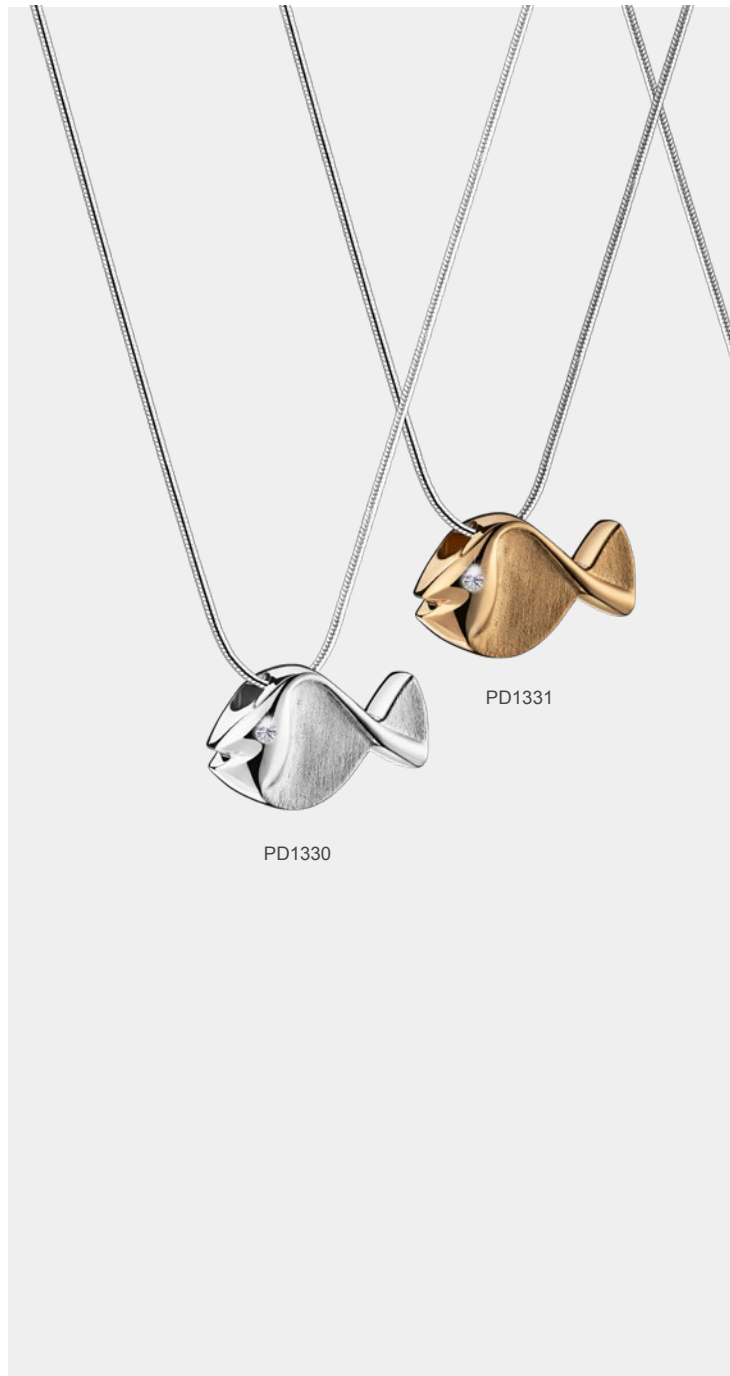

Awareness™

PD1100

PD1181

PD1180

BRACELET SOLD SEPARATELY

BD2070

Child™

© LOVEURNS® 2023

PD1240

PD1300

PD1301

- PD1240 Anchor™ Ashes Pendant Pol Silver | Vol. Symbolic | L 0.6 Inch W 0.8 Inch H 0.3 Inch | Sterling 925 Silver | RhodiumCoat™
- PD1300 Lotus™ Ashes Pendant Bru Silver w/Zirconia | Vol. Symbolic | L 0.7 Inch W 0.6 Inch H 0.3 Inch | Sterling 925 Silver | RhodiumCoat™
- PD1301 Lotus™ Ashes Pendant Bru Gold Vermeil w/Zirconia | Vol. Symbolic | L 0.7 Inch W 0.6 Inch H 0.3 Inch | Sterling 925 Silver | RhodiumCoat™
- PD1330 Fish™ Ashes Pendant Pol & Bru Silver w/Zirconia | Vol. Symbolic | L 0.7 Inch W 0.5 Inch H 0.2 Inch | Sterling 925 Silver | RhodiumCoat™
- PD1331 Fish™ Ashes Pendant Pol & Bru Gold Vermeil w/Zirconia | Vol. Symbolic | L 0.7 Inch W 0.5 Inch H 0.2 Inch | Sterling 925 Silver | RhodiumCoat™
- PD1480 SeaShell™ Pearl Ashes Pendant Pol & Bru Silver | Vol. Symbolic | L 0.8 Inch W 0.7 Inch H 0.3 Inch | Sterling 925 Silver | RhodiumCoat™
- PD1481 SeaShell™ Pearl Ashes Pendant Pol & Bru Gold Vermeil | Vol. Symbolic | L 0.8 Inch W 0.7 Inch H 0.3 Inch | Sterling 925 Silver | RhodiumCoat™

Sterling 925 Silver Necklace included with Pendants  
**LoveUrns® Treasure™ ~ Wear your Love™**

Fish™

Sea Shell™

Yin Yang™

PD1310

HamsaHand™

PD1380

- PD1290** Mother of Pearl™ Ashes Pendant Pol Gold Vermeil | Vol. Symbolic | L 0.8 Inch W 0.8 Inch H 0.2 Inch | Sterling 925 Silver | RhodiumCoat™
- PD1310** YinYang™ Ashes Pendant Pearl White & Midnight & Pol Silver | Vol. Symbolic | L 0.6 Inch W 0.6 Inch H 0.3 Inch | Sterling 925 Silver | RhodiumCoat™
- PD1320** Peace™ Mother of Pearl™ Ashes Pendant Pol Silver | Vol. Symbolic | L 0.7 Inch W 0.7 Inch H 0.3 Inch | Sterling 925 Silver | RhodiumCoat™
- PD1380** HamsaHand™ Ashes Pendant Pol Silver | Vol. Symbolic | L 0.5 Inch W 0.8 Inch H 0.2 Inch | Sterling 925 Silver | RhodiumCoat™