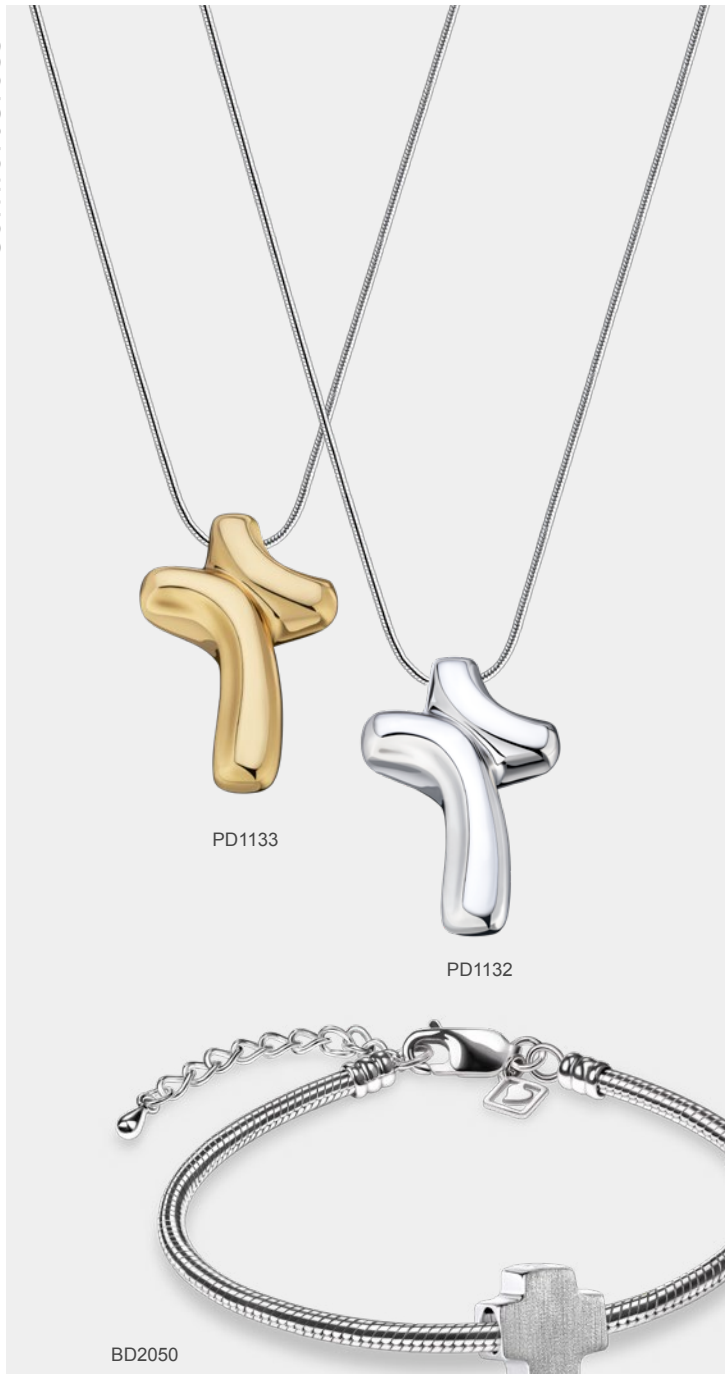

- **PD1090** Cross™ Ashes Pendant Pol Silver | Vol. Symbolic | L 0.7 Inch W 0.9 Inch H 0.3 Inch | Sterling 925 Silver | RhodiumCoat™
- **PD1130** Cross™ Elegant Ashes Pendant Bru Silver | Vol. Symbolic | L 0.9 Inch W 1.3 Inch H 0.3 Inch | Sterling 925 Silver | RhodiumCoat™
- **PD1131** Cross™ Elegant Ashes Pendant Bru Ruthenium | Vol. Symbolic | L 0.9 Inch W 1.3 Inch H 0.3 Inch | Sterling 925 Silver | RhodiumCoat™
- **PD1132** ComfortCross™ Ashes Pendant Pol Silver | Vol. Symbolic | L 0.5 Inch W 0.8 Inch H 0.2 Inch | Sterling 925 Silver | RhodiumCoat™
- **PD1133** ComfortCross™ Ashes Pendant Pol Gold | Vol. Symbolic | L 0.5 Inch W 0.8 Inch H 0.2 Inch | Sterling 925 Silver | RhodiumCoat™
- **PD1520** ItalianHorn™ Ashes Pendant Pol Silver | Vol. Symbolic | L 0.3 Inch W 1.2 Inch H 0.3 Inch | Sterling 925 Silver | RhodiumCoat™
- **PD1521** ItalianHorn™ Ashes Pendant Pol Gold Vermeil | Vol. Symbolic | L 0.3 Inch W 1.2 Inch H 0.3 Inch | Sterling 925 Silver | RhodiumCoat™

BD2050 Cross™ Ashes Bead Bru Silver | Vol. Symbolic | L 0.5 Inch W 0.5 Inch H 0.3 Inch | Sterling 925 Silver | RhodiumCoat™

Sterling 925 Silver Necklace included with Pendants
Bracelet not included with Beads, sold separately as AC1001
LoveUrns® Treasure™ ~ Wear your Love™

ComfortCross™

PD1133

PD1132

BD2050

BRACELET SOLD SEPARATELY

Cross™